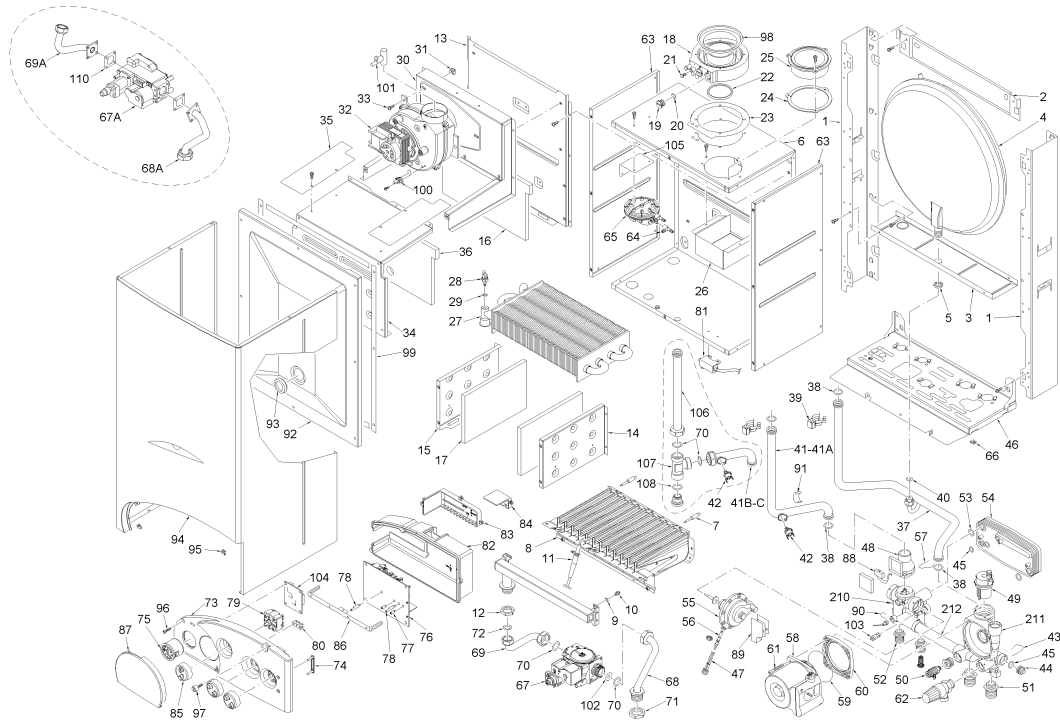

FORMAT ZIP BF

Posiz.	Codice	Descrizione
001	6138570	Side frame part
002A	6138771	Frame assembly upper support
003A	6255431	Expansion vessel lower support
004A	5139130	Expansion vessel I.9 - 3/8" M
005	6146305	Brass Nut 3/8"
006A	6288110	Sealed chamber rear panel
007	6223202	Burner centering pin
008B	5190760	Main burner assembly
009	6022004	Copper washer Ø 6
010	6154402	Main burner nozzle NP 130 natur
010C	6154406	Main burner nozzle NP 0,80
011	6235929	Ignition-ionisation electrode
012	6146301	Brass nut 1/2"
013A	6288410	Combustion chamber rear panel
014B	6288511	Combust. chamber right hand sid
015B	6288611	Combust. chamber left hand side
016A	6139773	Combustion chamber rear insulat
017	6139774	Combustion chamber side insulat
018	6287900	Air/smoke manifold
019	6147406	Air/smoke manifold plug M14x1.5
020	6226417	O-ring 3043
021	6242602	Air/smoke manifold screw
022	6248803	Lip seal for Ø 60 pipe
023	6028706	Air/smoke manifold gasket
024	6028707	Air intake gasket
025	6288000	Air intake
026	6257512	Air deflector for separate duct
027B	6174240	Heat exchanger
028	6231351	Plunged sensor
029	6022010	Sensor gasket
030A	5190610	Smoke chamber assembly
031	2016020	Locked nut M4
032B	6225624	Fan
033	2000715	Screw TCB M4x10 AISI 304